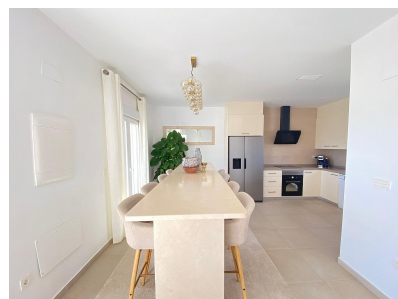

Hermosa villa de 3 dormitorios casi nueva

Ref: ELS2027

Precio
€425.000

Tipo de vivienda : Villa

Localidad : Pinoso

Zona : Alicante

Dormitorios : 3

Baños : 2

Año construido : 2023

Piscina : Privada

Jardín : Privado

Orientación : Sur

Vistas : Vistas a la montaña

Parking : Entrada de coches

Sup. vivienda : 160 m²

Sup. parcela : 12845 m²

Aeropuerto : 50 min

Playa : 50 min

Ciudad : 10 min

Golf : 50 min

✓ Internet banda ancha y teléfono

✓ Aire acondicionado

✓ Chimenea

✓ Electricidad de la red

✓ Vallas eléctricas

✓ Terraza

✓ Agua de la red

✓ Parcela vallada

We are pleased to present to the market this lovely almost new villa. If you are looking for a brand new property but don't want to wait then this could be the house for you.

This three bedroom property has everything you need to drop your bags and start your life in Spain.

Entering through the electric gates this imposing villa is stunning, it has lovely terraces for you to sit and enjoy your morning coffee or evening glass of wine, perfect for watching the sun set behind the mountains and appreciating the beauty of the surrounding views.

Entering through the front door you have a wonderful sense of warmth from the muted cream tones throughout the property. The ground floor of the property consists of a large living room with wood burning stove perfect for taking the chill off the coldest winter evenings. Through to the kitchen with a bespoke marble table top complementing the beautiful units and work surfaces, there is also a bathroom on this floor.

The first floor is accessed via a lovely marble staircase, there are three good sized bedrooms, the master suite with a large en-suite bathroom, the family bathroom is also on this floor.

The property benefits from mains and irrigation water, electricity, fiber internet and hot/cold air conditioning.

Stepping outside the property is a lovely 8 x 4 swimming pool, perfect for cooling off on those hot summer days. You can also find plenty of shade with a permanent structure used to house dining furniture.